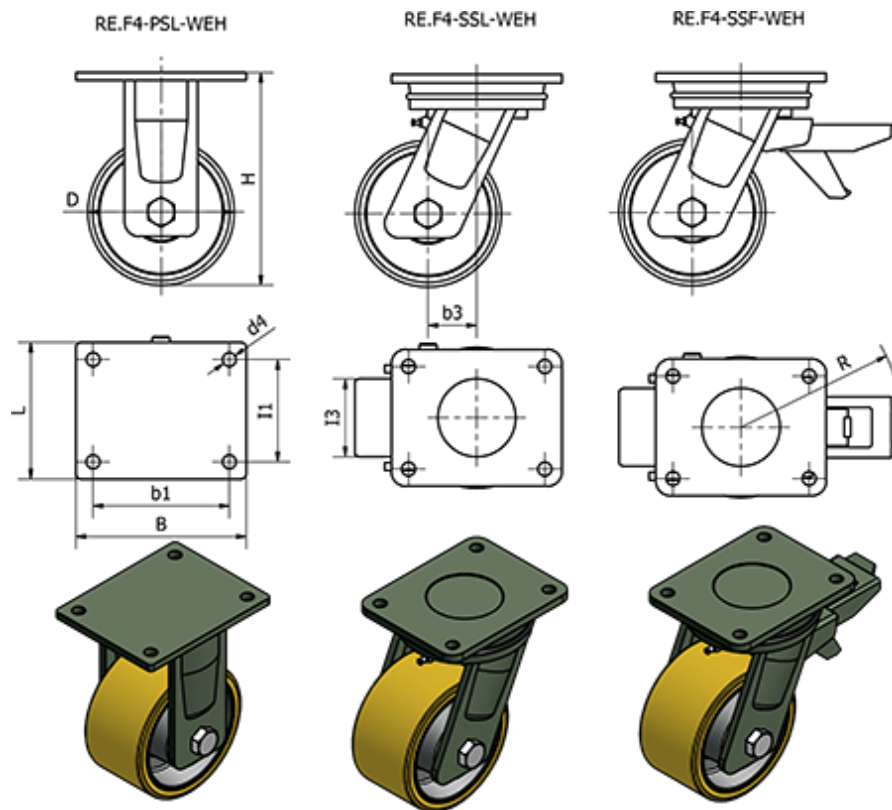

Article number: 2314451430

Description: E+G Cast iron wheel 451430  
RE.F4-250-SSL-WEH - Turning plate wo/brake

## Measures

B	= 200	I1	= 120
b1	= 160	I3	= 80
b3	= 74	L	= 160
Code	= 451430	R	= 166
D	= 250	Rolling resistance (N)	= 5000
d4	= 17	Type	= RE.F4-250-SSL-WEH
Dynamic carrying capacity (N)	= 19000	Weight (g)	= 1756
H	= 325		